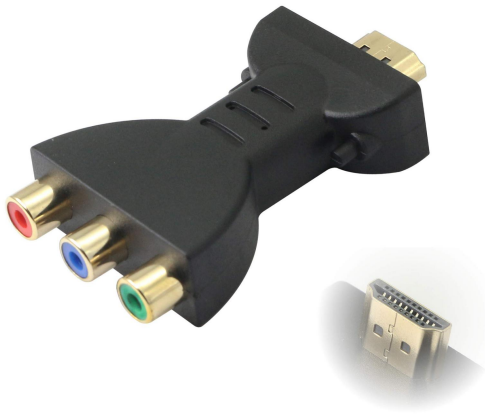

HDMI Male to 3RCA Female Coupler

Description:

FARSINCE HDMI Compatible Male to 3 RCA Video Audio Adapter RGB component connectors use 24K gold-plated plugs for better signal transmission. Plug and play, no driver required. Fully support 720P, 1080iP, and 1080P digital signal formats. High Quality HDMI Compatible RCA Adapter for use with HDTV, DVD, Projectors, Home Theater Systems, and all other HDMI Compatible and RCA Capable Devices.

Item no. FS11609

Specification:

- Connector1: HDMI A male, gold plated
- Connector1: 3xRCA female, gold plated
- Housing: Plastic molding
- Fully support 720P, 1080iP, 1080P digital signal formats
- Plug and play, no driver required
- Compliant: RoHS, REACH

Order Informaiton:

- FS11609: HDMI Type A Male to 3RCA Female coupler adapter, 1080P@60Hz